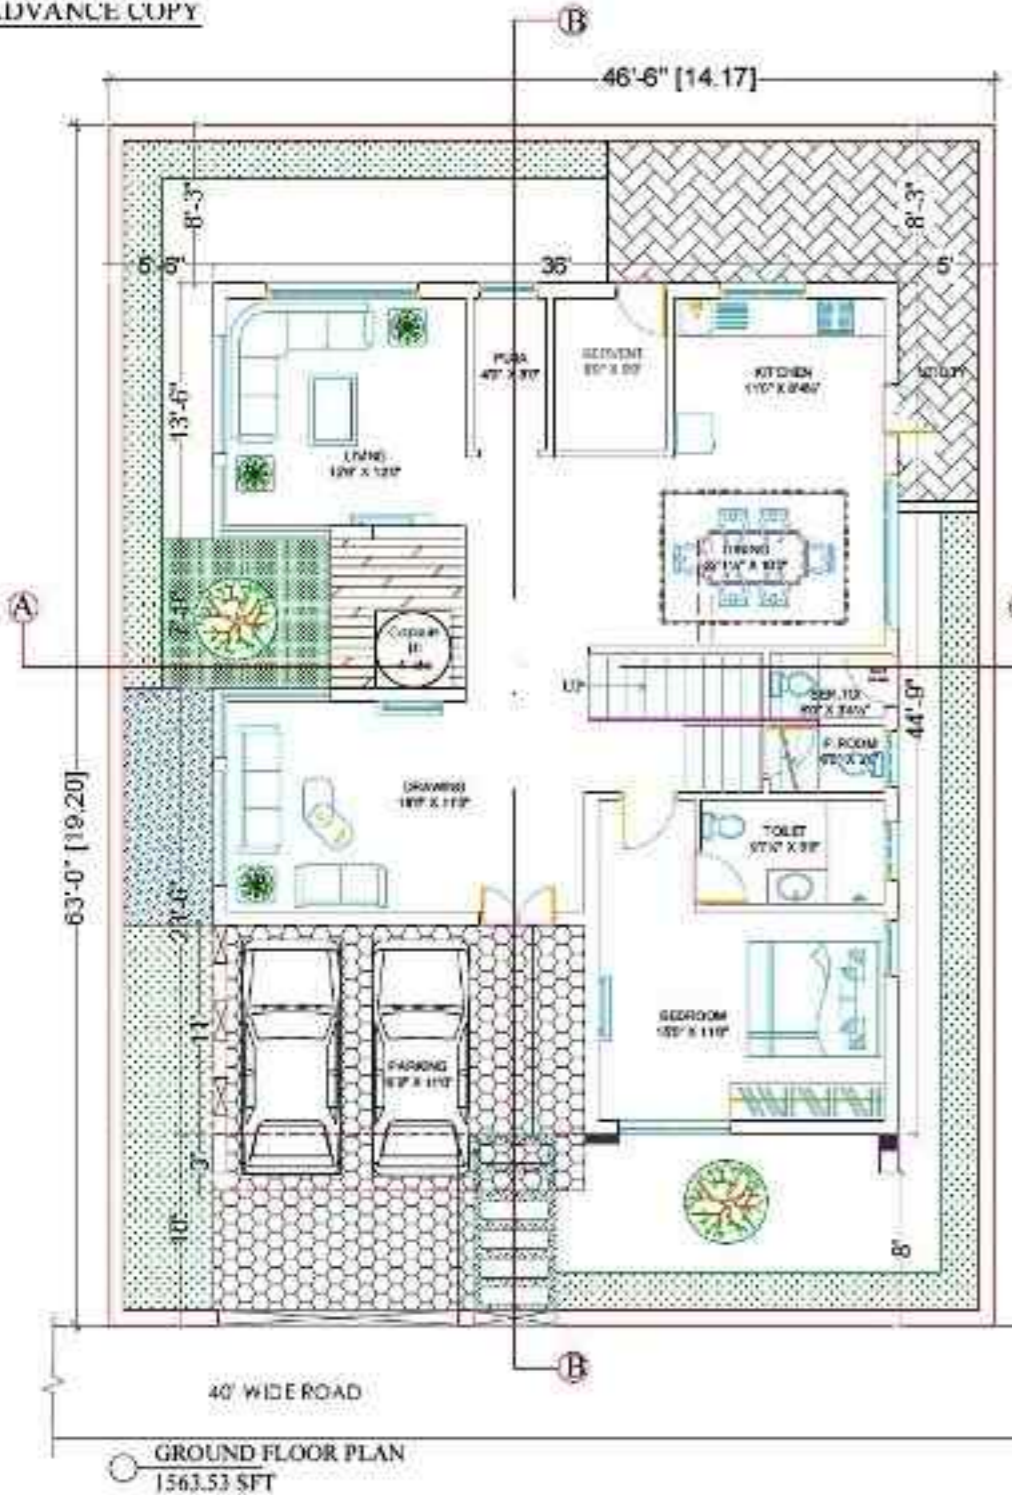

ZRICKS

05

06-10-16

PRODUCED BY AN AUTODESK EDUCATIONAL PRODUCT

PRODUCED BY AN AUTODESK EDUCATIONAL PRODUCT

GROUND FLOOR	1563.53	sq ft
FIRST FLOOR	1577.09	sq ft
SECOND FLOOR	668.56	sq ft
TOTAL B-U AREA	3809.18	Sq ft

325 Sq.yards
WEST FACING

CONTACT - +91 - 9502471779

PRODUCED BY AN AUTODESK EDUCATIONAL PRODUCT

PRODUCED BY AN AUTODESK EDUCATIONAL PRODUCT

PRODUCED BY AN AUTODESK EDUCATIONAL PRODUCT

GROUND FLOOR : 1895 sq ft
FIRST FLOOR : 1860 sq ft
SECOND FLOOR : 792 sq ft
TOTAL AREA : 3547 sq ft

PRODUCED BY AN AUTODESK EDUCATIONAL PRODUCT

North Facing Villa

572 Sq. Yds

5459 Sq. Ft

GROUND FLOOR :2426.61 SFT

www.Zricks.com

FIRST FLOOR :2426.61 SFT

SECOND FLOOR : 405.92 SFT