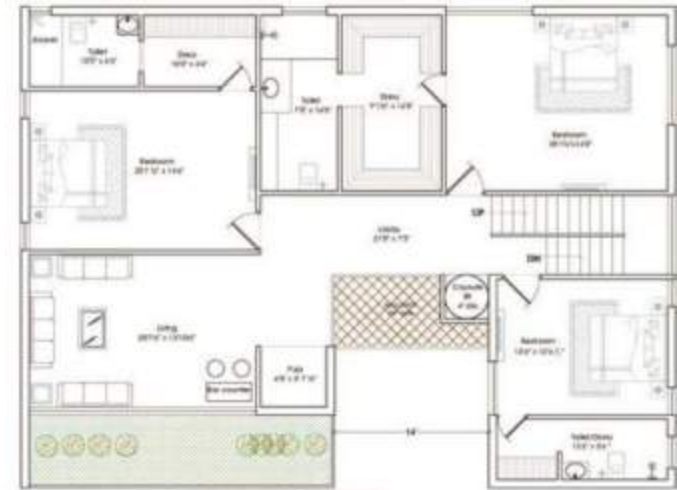

ZRICKS

05

06-10-16

PRODUCED BY AN AUTODESK EDUCATIONAL PRODUCT

PRODUCED BY AN AUTODESK EDUCATIONAL PRODUCT

GROUND FLOOR	1563.53	sq ft
FIRST FLOOR	1577.09	sq ft
SECOND FLOOR	668.56	sq ft
TOTAL B-U AREA	3809.18	Sq ft

325 Sq.yards
WEST FACING

CONTACT - +91 - 9502471779

PRODUCED BY AN AUTODESK EDUCATIONAL PRODUCT

PRODUCED BY AN AUTODESK EDUCATIONAL PRODUCT

PRODUCED BY AN AUTODESK EDUCATIONAL PRODUCT

GROUND FLOOR : 1895 sq ft
FIRST FLOOR : 1860 sq ft
SECOND FLOOR : 792 sq ft
TOTAL AREA : 3547 sq ft

PRODUCED BY AN AUTODESK EDUCATIONAL PRODUCT

North Facing Villa

572 Sq. Yds

5459 Sq. Ft

GROUND FLOOR :2426.61 SFT

www.Zricks.com

FIRST FLOOR :2426.61 SFT

SECOND FLOOR : 405.92 SFT