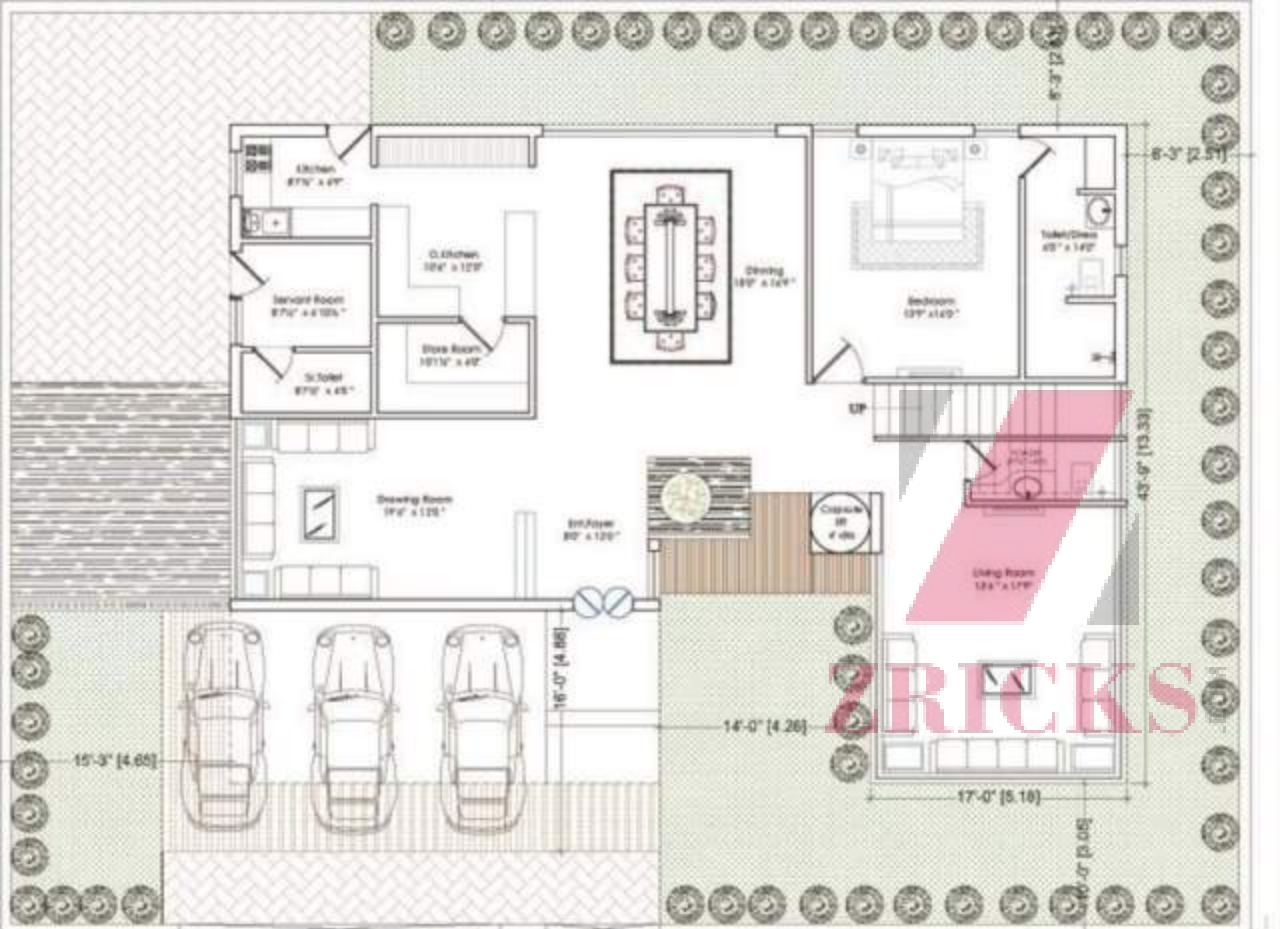

ZRICKS

05

06-10-16

PRODUCED BY AN AUTODESK EDUCATIONAL PRODUCT

PRODUCED BY AN AUTODESK EDUCATIONAL PRODUCT

GROUND FLOOR	1563.53	sq ft
FIRST FLOOR	1577.09	sq ft
SECOND FLOOR	668.56	sq ft
TOTAL B-U AREA	3809.18	Sq ft

325 Sq.yards
WEST FACING

CONTACT - +91 - 9502471779

PRODUCED BY AN AUTODESK EDUCATIONAL PRODUCT

PRODUCED BY AN AUTODESK EDUCATIONAL PRODUCT

PRODUCED BY AN AUTODESK EDUCATIONAL PRODUCT

GROUND FLOOR : 1895 sq ft
FIRST FLOOR : 1860 sq ft
SECOND FLOOR : 792 sq ft
TOTAL AREA : 3547 sq ft

PRODUCED BY AN AUTODESK EDUCATIONAL PRODUCT

North Facing Villa

572 Sq. Yds

5459 Sq. Ft

GROUND FLOOR :2426.61 SFT

www.Zricks.com

FIRST FLOOR :2426.61 SFT

SECOND FLOOR : 405.92 SFT