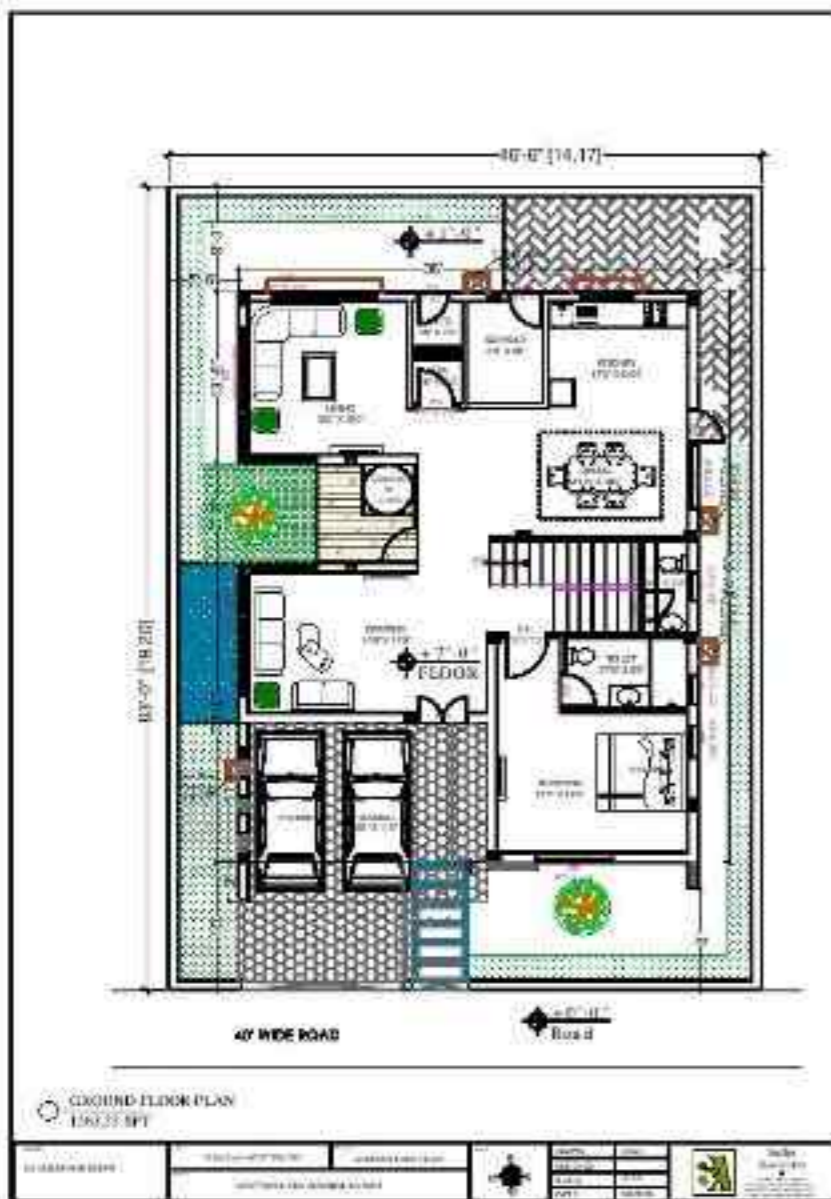

ZRICKS

05

06-10-16

PRODUCED BY AN AUTODESK EDUCATIONAL PRODUCT

PRODUCED BY AN AUTODESK EDUCATIONAL PRODUCT

GROUND FLOOR	1563.53	sq ft
FIRST FLOOR	1577.09	sq ft
SECOND FLOOR	668.56	sq ft
TOTAL B-U AREA	3809.18	Sq ft

325 Sq.yards
WEST FACING

CONTACT - +91 - 9502471779

PRODUCED BY AN AUTODESK EDUCATIONAL PRODUCT

PRODUCED BY AN AUTODESK EDUCATIONAL PRODUCT

PRODUCED BY AN AUTODESK EDUCATIONAL PRODUCT

GROUND FLOOR : 1895 sq ft
FIRST FLOOR : 1860 sq ft
SECOND FLOOR : 792 sq ft
TOTAL AREA : 3547 sq ft

PRODUCED BY AN AUTODESK EDUCATIONAL PRODUCT

North Facing Villa

572 Sq. Yds

5459 Sq. Ft

GROUND FLOOR :2426.61 SFT

www.Zricks.com

FIRST FLOOR :2426.61 SFT

SECOND FLOOR : 405.92 SFT