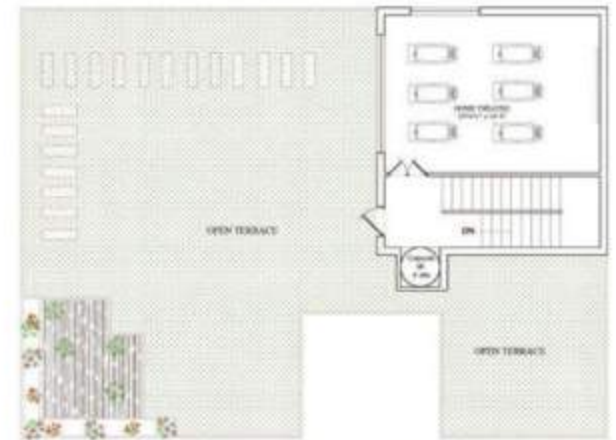

ZRICKS

05

06-10-16

PRODUCED BY AN AUTODESK EDUCATIONAL PRODUCT

PRODUCED BY AN AUTODESK EDUCATIONAL PRODUCT

GROUND FLOOR	1563.53	sq ft
FIRST FLOOR	1577.09	sq ft
SECOND FLOOR	668.56	sq ft
TOTAL B-U AREA	3809.18	Sq ft

325 Sq.yards
WEST FACING

CONTACT - +91 - 9502471779

PRODUCED BY AN AUTODESK EDUCATIONAL PRODUCT

PRODUCED BY AN AUTODESK EDUCATIONAL PRODUCT

PRODUCED BY AN AUTODESK EDUCATIONAL PRODUCT

GROUND FLOOR : 1895 sq ft
FIRST FLOOR : 1860 sq ft
SECOND FLOOR : 792 sq ft
TOTAL AREA : 3547 sq ft

PRODUCED BY AN AUTODESK EDUCATIONAL PRODUCT

North Facing Villa

572 Sq. Yds

5459 Sq. Ft

GROUND FLOOR :2426.61 SFT

www.Zricks.com

FIRST FLOOR :2426.61 SFT

SECOND FLOOR : 405.92 SFT