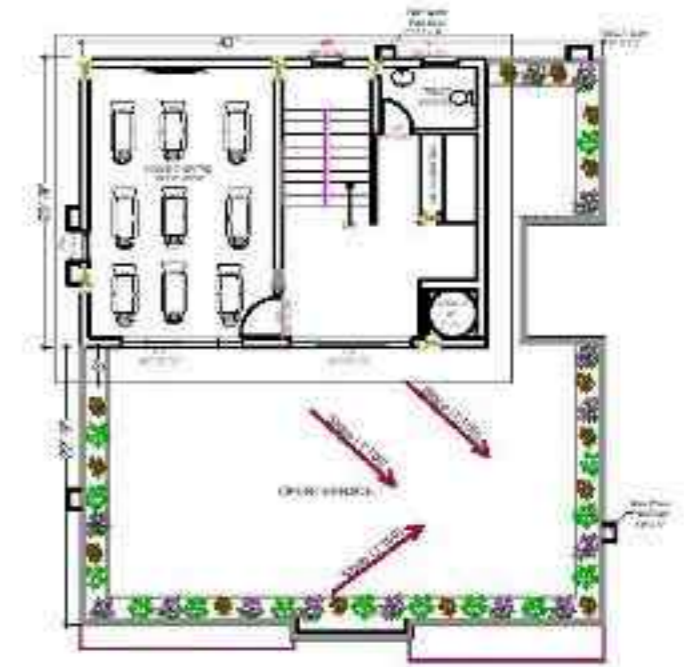

ZRICKS

05

06-10-16

PRODUCED BY AN AUTODESK EDUCATIONAL PRODUCT

PRODUCED BY AN AUTODESK EDUCATIONAL PRODUCT

GROUND FLOOR	1563.53	sq ft
FIRST FLOOR	1577.09	sq ft
SECOND FLOOR	668.56	sq ft
TOTAL B-U AREA	3809.18	Sq ft

325 Sq.yards
WEST FACING

CONTACT - +91 - 9502471779

PRODUCED BY AN AUTODESK EDUCATIONAL PRODUCT

PRODUCED BY AN AUTODESK EDUCATIONAL PRODUCT

PRODUCED BY AN AUTODESK EDUCATIONAL PRODUCT

GROUND FLOOR : 1895 sq ft
FIRST FLOOR : 1860 sq ft
SECOND FLOOR : 792 sq ft
TOTAL AREA : 3547 sq ft

PRODUCED BY AN AUTODESK EDUCATIONAL PRODUCT

North Facing Villa

572 Sq. Yds

5459 Sq. Ft

GROUND FLOOR :2426.61 SFT

www.Zricks.com

FIRST FLOOR :2426.61 SFT

SECOND FLOOR : 405.92 SFT