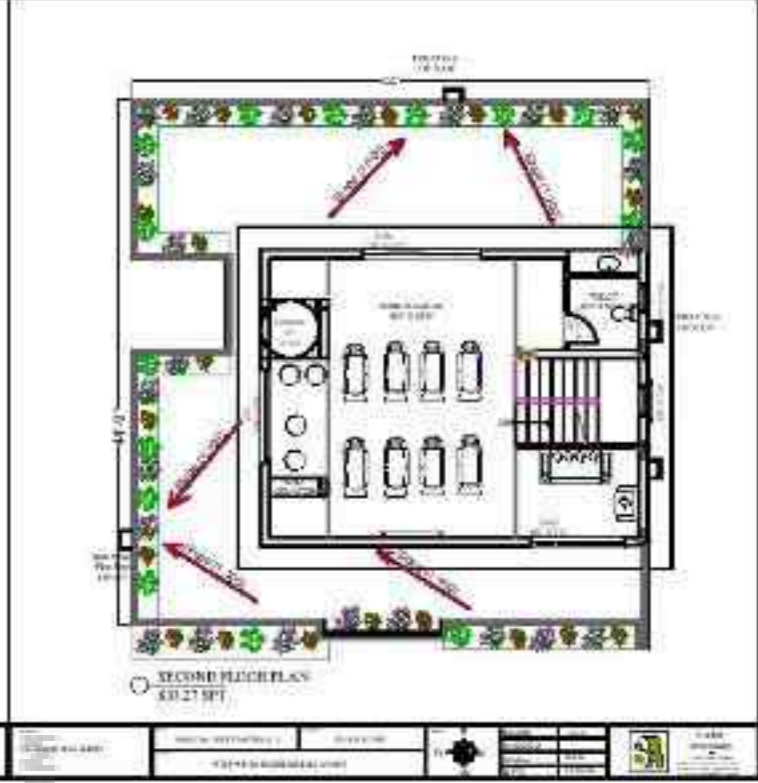

ZRICKS

05

06-10-16

PRODUCED BY AN AUTODESK EDUCATIONAL PRODUCT

PRODUCED BY AN AUTODESK EDUCATIONAL PRODUCT

GROUND FLOOR	1563.53	sq ft
FIRST FLOOR	1577.09	sq ft
SECOND FLOOR	668.56	sq ft
TOTAL B-U AREA	3809.18	Sq ft

325 Sq.yards
WEST FACING

CONTACT - +91 - 9502471779

PRODUCED BY AN AUTODESK EDUCATIONAL PRODUCT

PRODUCED BY AN AUTODESK EDUCATIONAL PRODUCT

PRODUCED BY AN AUTODESK EDUCATIONAL PRODUCT

GROUND FLOOR : 1895 sq ft
FIRST FLOOR : 1860 sq ft
SECOND FLOOR : 792 sq ft
TOTAL AREA : 3547 sq ft

PRODUCED BY AN AUTODESK EDUCATIONAL PRODUCT

North Facing Villa

572 Sq. Yds

5459 Sq. Ft

GROUND FLOOR :2426.61 SFT

www.Zricks.com

FIRST FLOOR :2426.61 SFT

SECOND FLOOR : 405.92 SFT