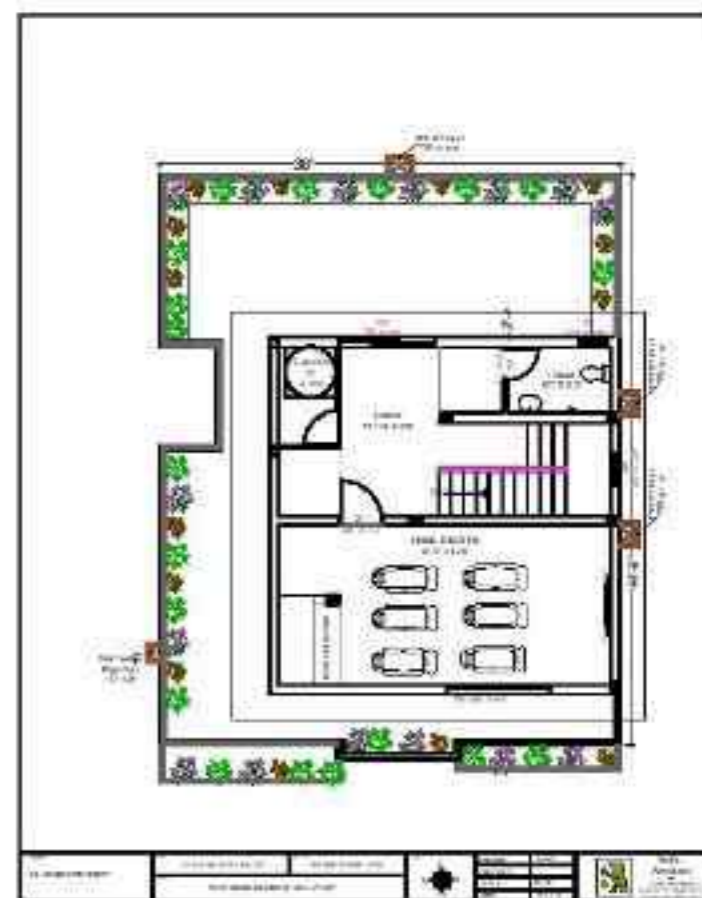

ZRICKS

05

06-10-16

PRODUCED BY AN AUTODESK EDUCATIONAL PRODUCT

PRODUCED BY AN AUTODESK EDUCATIONAL PRODUCT

GROUND FLOOR	1563.53	sq ft
FIRST FLOOR	1577.09	sq ft
SECOND FLOOR	668.56	sq ft
TOTAL B-U AREA	3809.18	Sq ft

325 Sq.yards
WEST FACING

CONTACT - +91 - 9502471779

PRODUCED BY AN AUTODESK EDUCATIONAL PRODUCT

PRODUCED BY AN AUTODESK EDUCATIONAL PRODUCT

PRODUCED BY AN AUTODESK EDUCATIONAL PRODUCT

GROUND FLOOR : 1895 sq ft
FIRST FLOOR : 1860 sq ft
SECOND FLOOR : 792 sq ft
TOTAL AREA : 3547 sq ft

PRODUCED BY AN AUTODESK EDUCATIONAL PRODUCT

North Facing Villa

572 Sq. Yds

5459 Sq. Ft

GROUND FLOOR :2426.61 SFT

www.Zricks.com

FIRST FLOOR :2426.61 SFT

SECOND FLOOR : 405.92 SFT