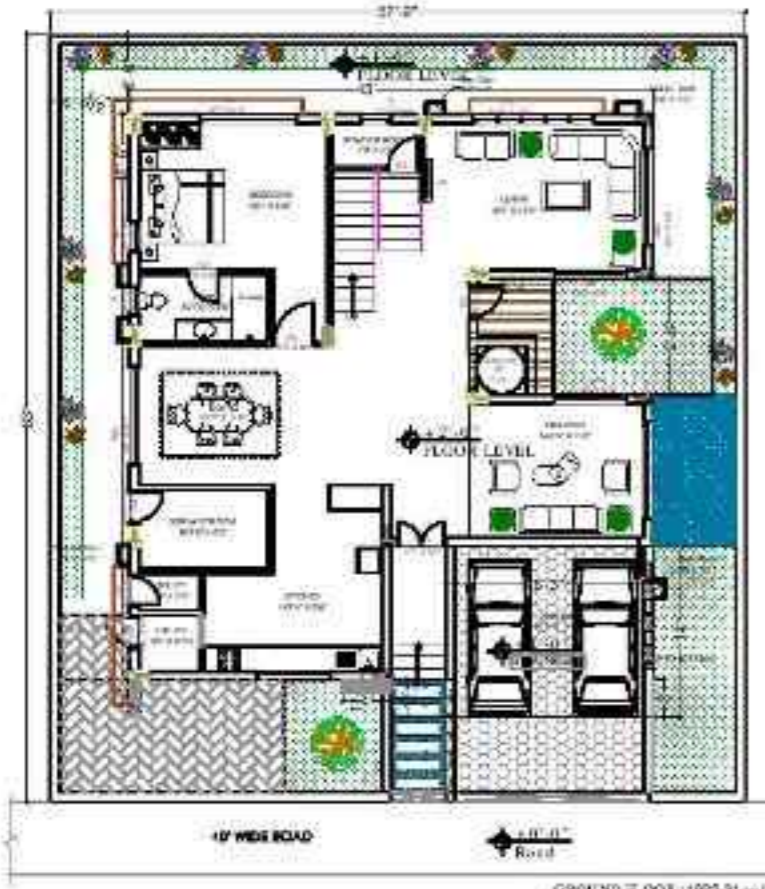

ZRICKS

05

06-10-16

PRODUCED BY AN AUTODESK EDUCATIONAL PRODUCT

PRODUCED BY AN AUTODESK EDUCATIONAL PRODUCT

GROUND FLOOR	1563.53	sq ft
FIRST FLOOR	1577.09	sq ft
SECOND FLOOR	668.56	sq ft
TOTAL B-U AREA	3809.18	Sq ft

325 Sq.yards
WEST FACING

CONTACT - +91 - 9502471779

PRODUCED BY AN AUTODESK EDUCATIONAL PRODUCT

PRODUCED BY AN AUTODESK EDUCATIONAL PRODUCT

PRODUCED BY AN AUTODESK EDUCATIONAL PRODUCT

GROUND FLOOR : 1895 sq ft
FIRST FLOOR : 1860 sq ft
SECOND FLOOR : 792 sq ft
TOTAL AREA : 3547 sq ft

PRODUCED BY AN AUTODESK EDUCATIONAL PRODUCT

North Facing Villa

572 Sq. Yds

5459 Sq. Ft

GROUND FLOOR :2426.61 SFT

www.Zricks.com

FIRST FLOOR :2426.61 SFT

SECOND FLOOR : 405.92 SFT