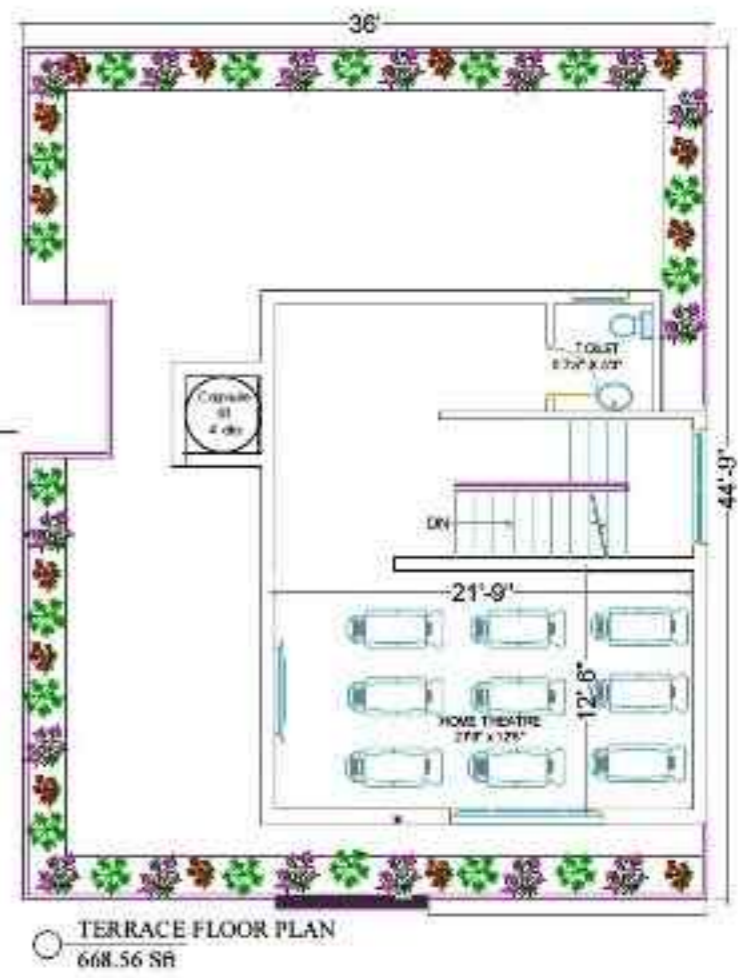

ZRICKS

05

06-10-16

PRODUCED BY AN AUTODESK EDUCATIONAL PRODUCT

PRODUCED BY AN AUTODESK EDUCATIONAL PRODUCT

GROUND FLOOR	1563.53	sq ft
FIRST FLOOR	1577.09	sq ft
SECOND FLOOR	668.56	sq ft
TOTAL B-U AREA	3809.18	Sq ft

325 Sq.yards
WEST FACING

CONTACT - +91 - 9502471779

PRODUCED BY AN AUTODESK EDUCATIONAL PRODUCT

PRODUCED BY AN AUTODESK EDUCATIONAL PRODUCT

PRODUCED BY AN AUTODESK EDUCATIONAL PRODUCT

GROUND FLOOR : 1895 sq ft
FIRST FLOOR : 1860 sq ft
SECOND FLOOR : 792 sq ft
TOTAL AREA : 3547 sq ft

PRODUCED BY AN AUTODESK EDUCATIONAL PRODUCT

North Facing Villa

572 Sq. Yds

5459 Sq. Ft

GROUND FLOOR :2426.61 SFT

www.Zricks.com

FIRST FLOOR :2426.61 SFT

SECOND FLOOR : 405.92 SFT