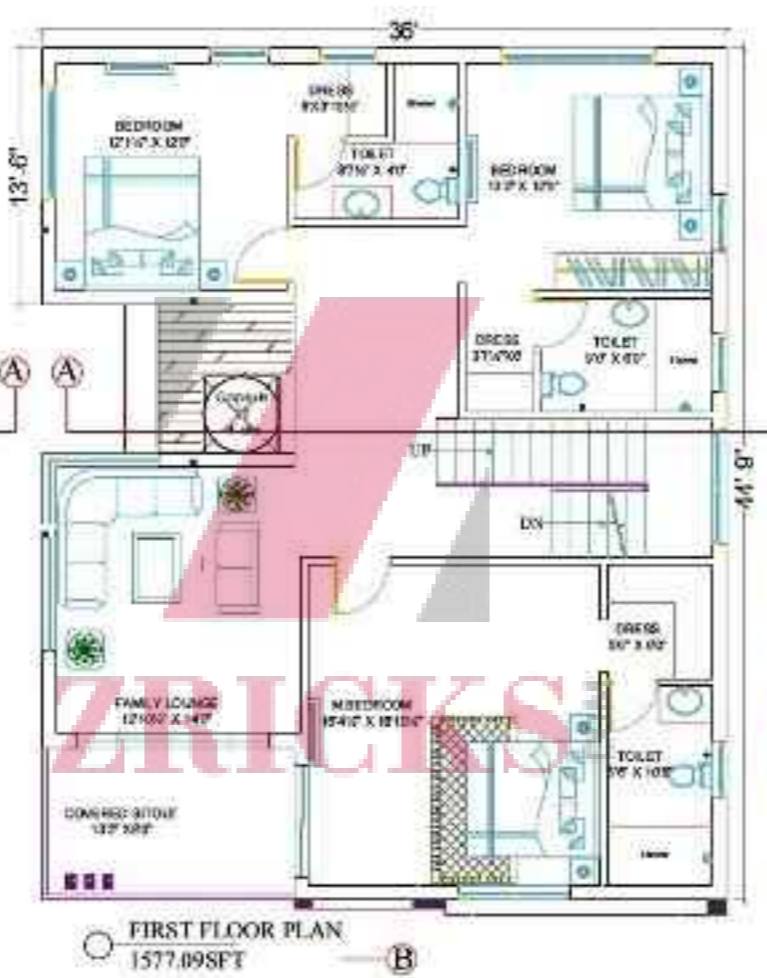

ZRICKS

05

06-10-16

PRODUCED BY AN AUTODESK EDUCATIONAL PRODUCT

PRODUCED BY AN AUTODESK EDUCATIONAL PRODUCT

GROUND FLOOR	1563.53	sq ft
FIRST FLOOR	1577.09	sq ft
SECOND FLOOR	668.56	sq ft
TOTAL B-U AREA	3809.18	Sq ft

325 Sq.yards
WEST FACING

CONTACT - +91 - 9502471779

PRODUCED BY AN AUTODESK EDUCATIONAL PRODUCT

PRODUCED BY AN AUTODESK EDUCATIONAL PRODUCT

PRODUCED BY AN AUTODESK EDUCATIONAL PRODUCT

GROUND FLOOR : 1895 sq ft
FIRST FLOOR : 1860 sq ft
SECOND FLOOR : 792 sq ft
TOTAL AREA : 3547 sq ft

PRODUCED BY AN AUTODESK EDUCATIONAL PRODUCT

North Facing Villa

572 Sq. Yds

5459 Sq. Ft

GROUND FLOOR :2426.61 SFT

www.Zricks.com

FIRST FLOOR :2426.61 SFT

SECOND FLOOR : 405.92 SFT